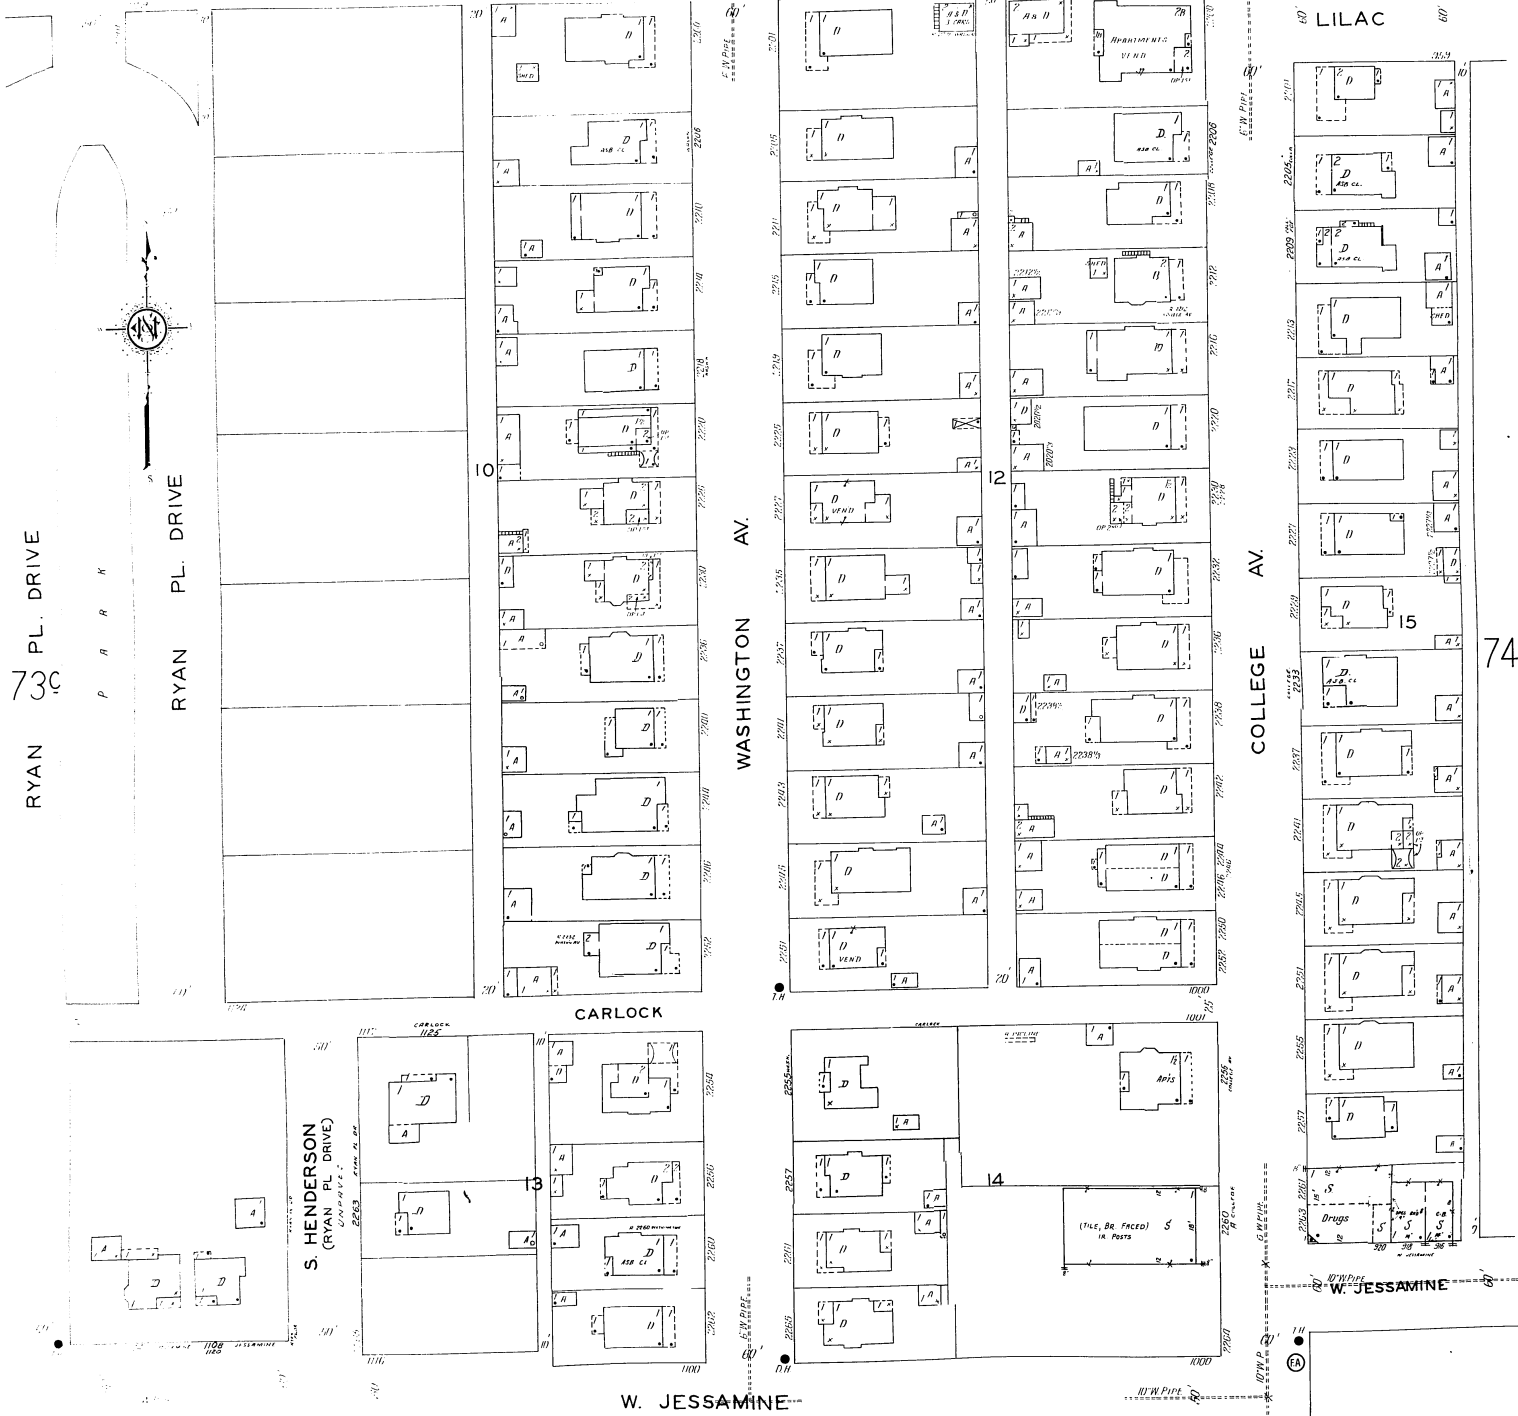

73E
(74)

ADDL SHEET
DEC. 1930

73D

LILAC

LILAC

CARLOCK

W. JESSAMINE

RYAN PL. DRIVE

RYAN PL. DRIVE

WASHINGTON AV.

COLLEGE AV.

74

S ADAMS

77